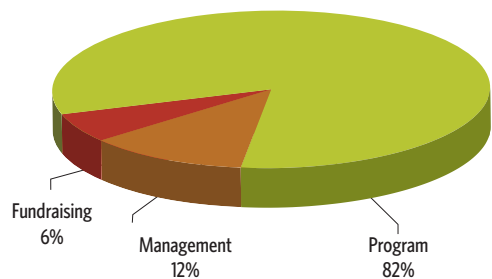

EXPENSES

MARIN COUNTY BICYCLE COALITION

P.O. Box 1115
Fairfax, CA 94978

415.456.3469
Fax: 415.456.9344

www.marinbike.org

MCBC STAFF

Kim Baenisch,
Executive Director

Tom Boss,
Membership Director

Jo Ann Richards,
Volunteer & Activities Coordinator

Bob Trigg, *Administrator*

Deb Hubsmith,
Advocacy Director

David Hoffman,
Director of Planning

Andy Peri,
Advocacy & Outreach Coordinator

Wendi Kallins,
Safe Routes to Schools Program Director

Laura Kelly,
Safe Routes to Schools Volunteer Liaison

Peggy Clark,
Share the Road Program Manager, Safe Routes to Schools Project Coordinator

Aviva Joseph,
Safe Routes to Schools Teen Program Coordinator

Gwen Froh,
Safe Routes to Schools Teen Program Coordinator

Holly Bogin,
Safe Routes to Schools Teen Assistant

Frances E. Barbour,
Safe Routes to Schools Instructor

James Sievert,
Safe Routes to Schools Instructor

DIRECTORS

Maureen Gaffney, *President*

Scott Klimo, *Vice President*

Don Magdanz, *Secretary*

Ian Roth, *Treasurer*

Matt Adams

Jerry Edelbrock

Terry Graham

Stephen Hesson

Vince O'Brien

Alexander Price

Tom Woolley

ADVISORY BOARD

Mark Birnbaum

Joe Breeze

Tom Hale

Deb Hubsmith

Jim Jacobsen

Patrick Seidler

We do the work, you take the ride.