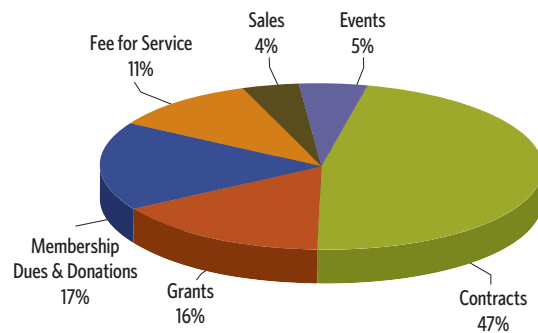

FINANCIAL REPORT

OUR STATEMENT OF FINANCIAL POSITION JULY 2009 - JUNE 2010

INCOME

Advertising Income	3,619.33
Corporate Grants	5,500.00
County Contracts	40,000.00
Donations	50,694.00
Event Income	35,783.88
Fee for Service	83,508.55
Foundation Grants	118,000.00
Government Grants	326,699.71
Membership Dues	53,514.86
Product Sales	26,936.75
Sponsorship	27,677.22
Interest Income	1,963.40

Total Income **773,897.70**

EXPENSES

Event Partners	2,167.94
Independent Contractors	107,217.26
Liability Insurance	4,757.24
Marketing	1,060.00
Meals, Meeting Food & Entertainment	13,412.59
Organization Memberships	975.00
Other Charges & Fees	5,715.97
Payroll Expenses	80,501.05
Salaries & Wages	420,593.55
Postage and Delivery	4,925.36
Printing & Reproduction	29,775.51
Rent	35,625.89
Repairs/Maintenance	836.85
Safe Routes Prizes	7,966.45
Office Supplies/Exp Equipment	12,645.65
Telephone	1,927.33
Travel & Conference Fees	8,780.57
Utilities	2,391.58
Web/Internet/DSL	2,518.22
Operating Reserve	30,000.00

Total Expenses **773,794.01**

NET INCOME **103.69**

INCOME