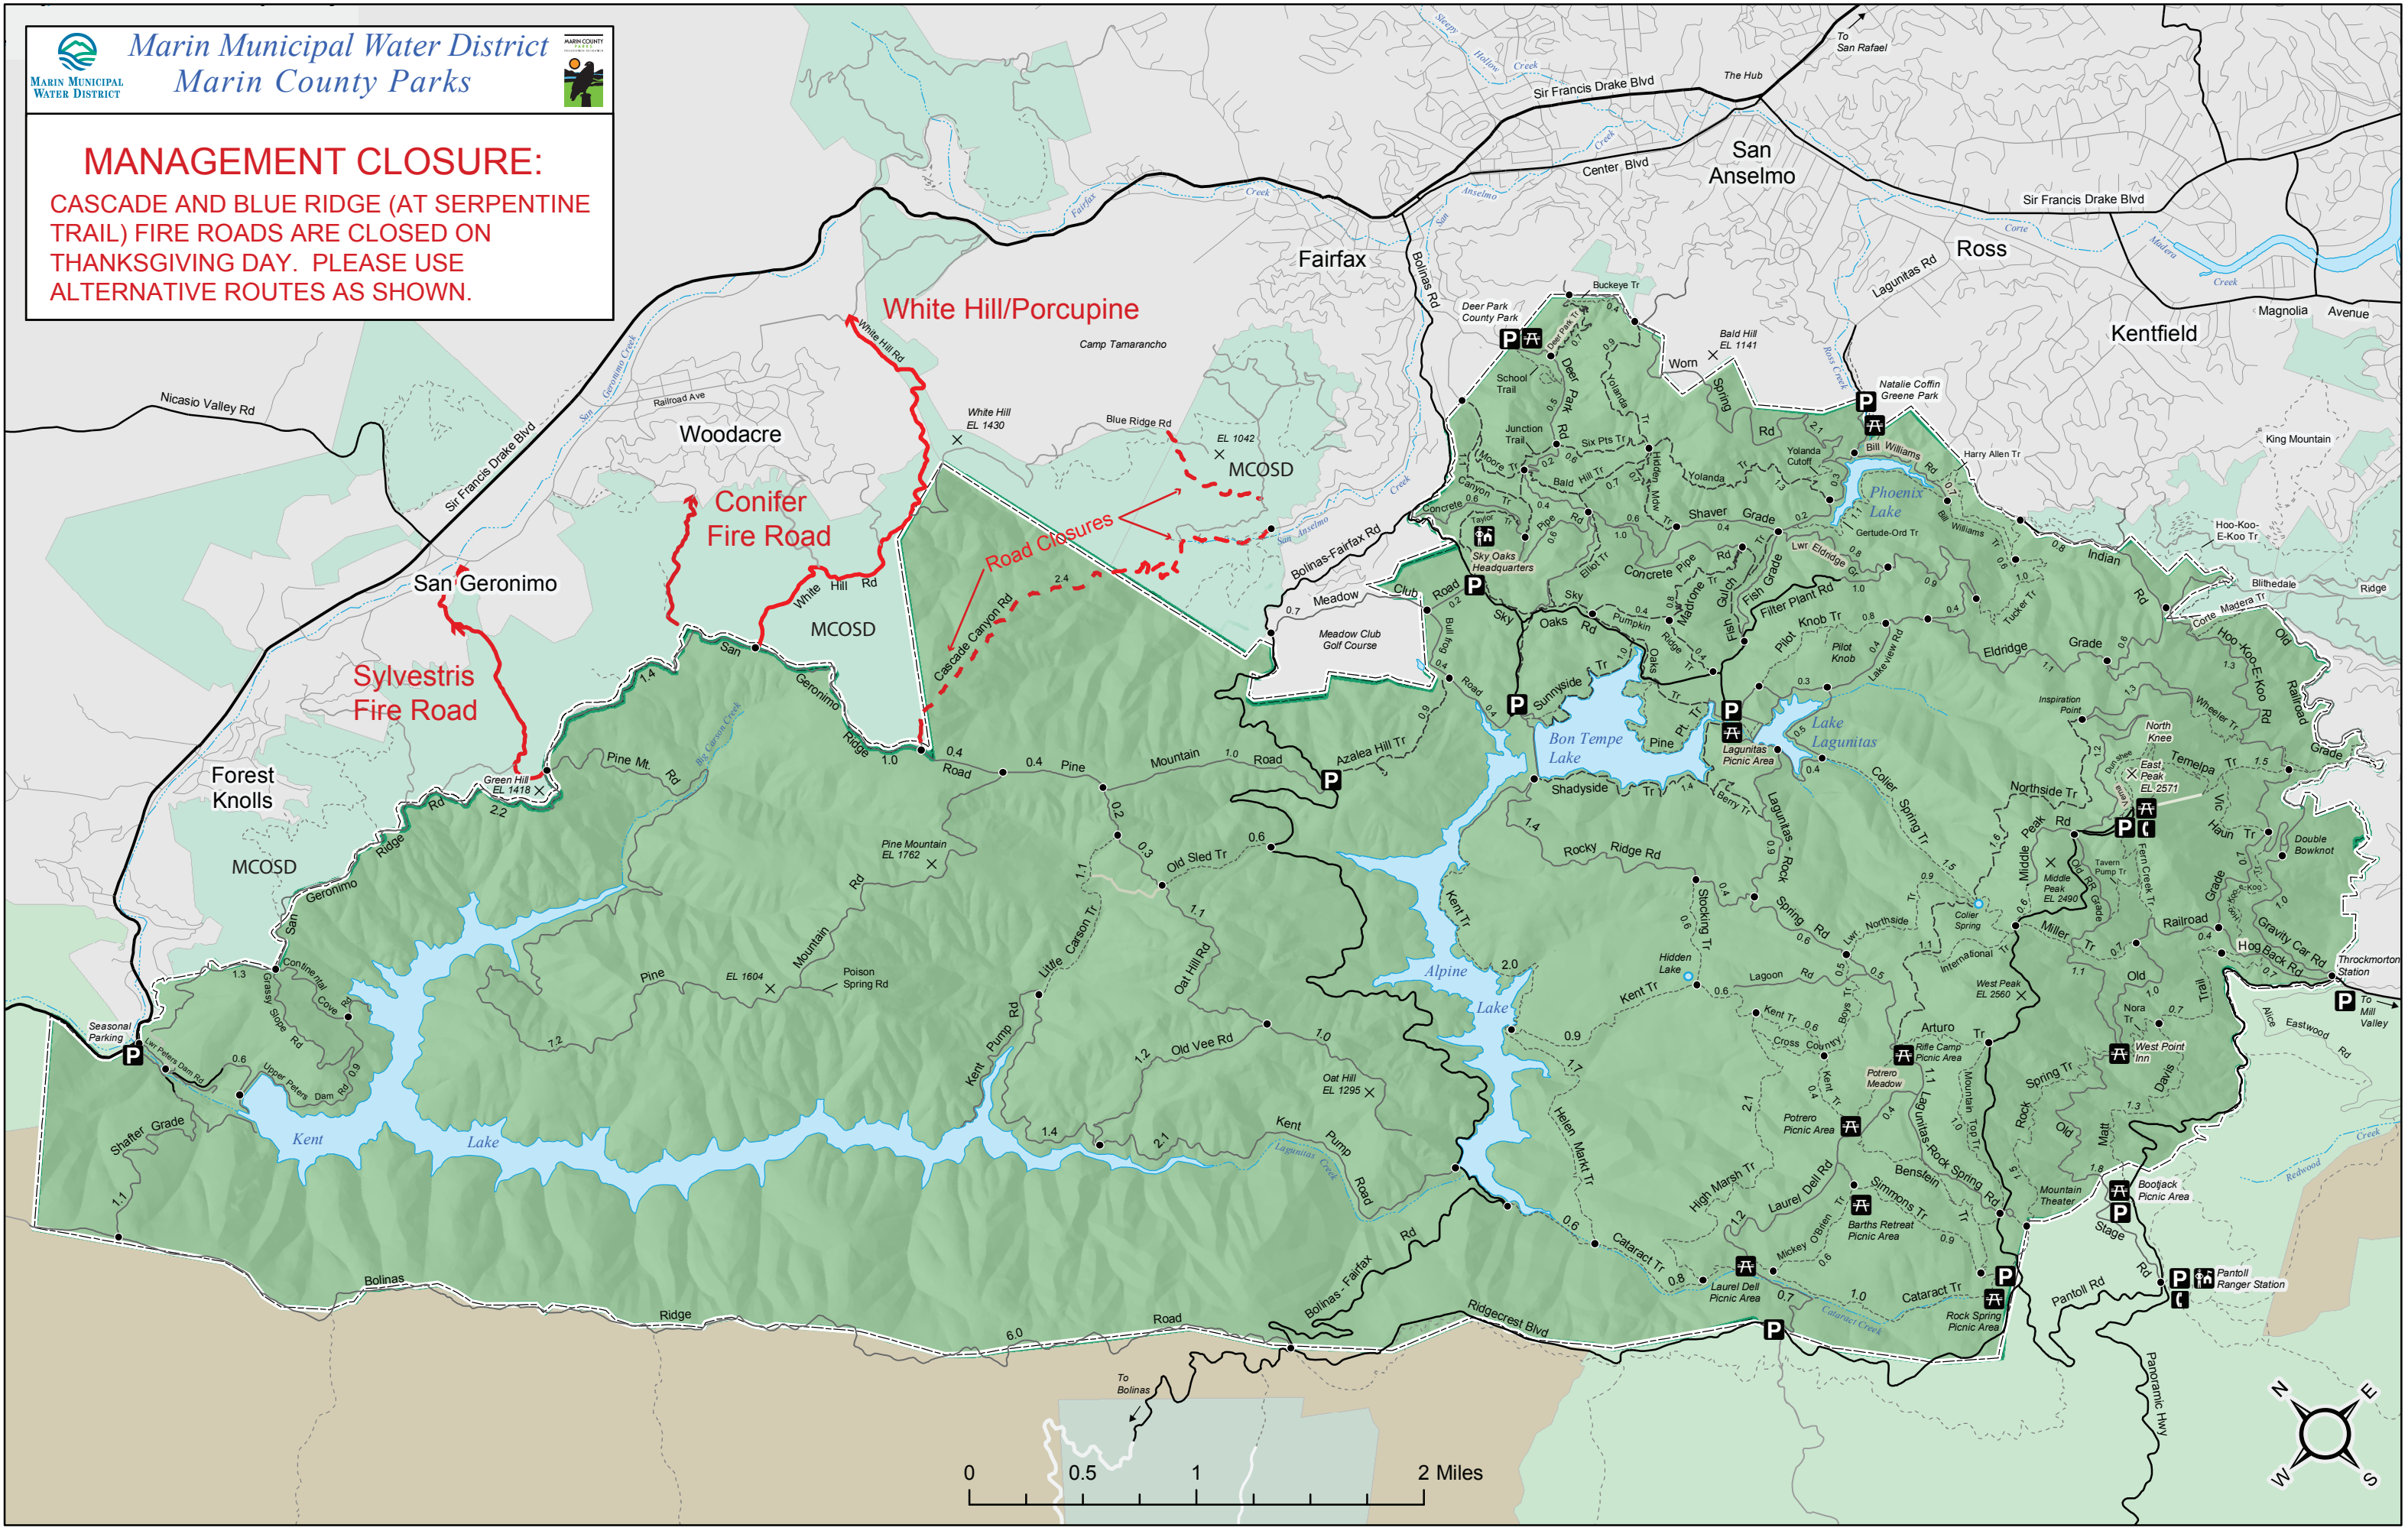

**MANAGEMENT CLOSURE:**  
**CASCADE AND BLUE RIDGE (AT SERPENTINE TRAIL) FIRE ROADS ARE CLOSED ON THANKSGIVING DAY. PLEASE USE ALTERNATIVE ROUTES AS SHOWN.**

White Hill/Porcupine

Conifer Fire Road

Sylvestris Fire Road

Road Closures

0 0.5 1 2 Miles